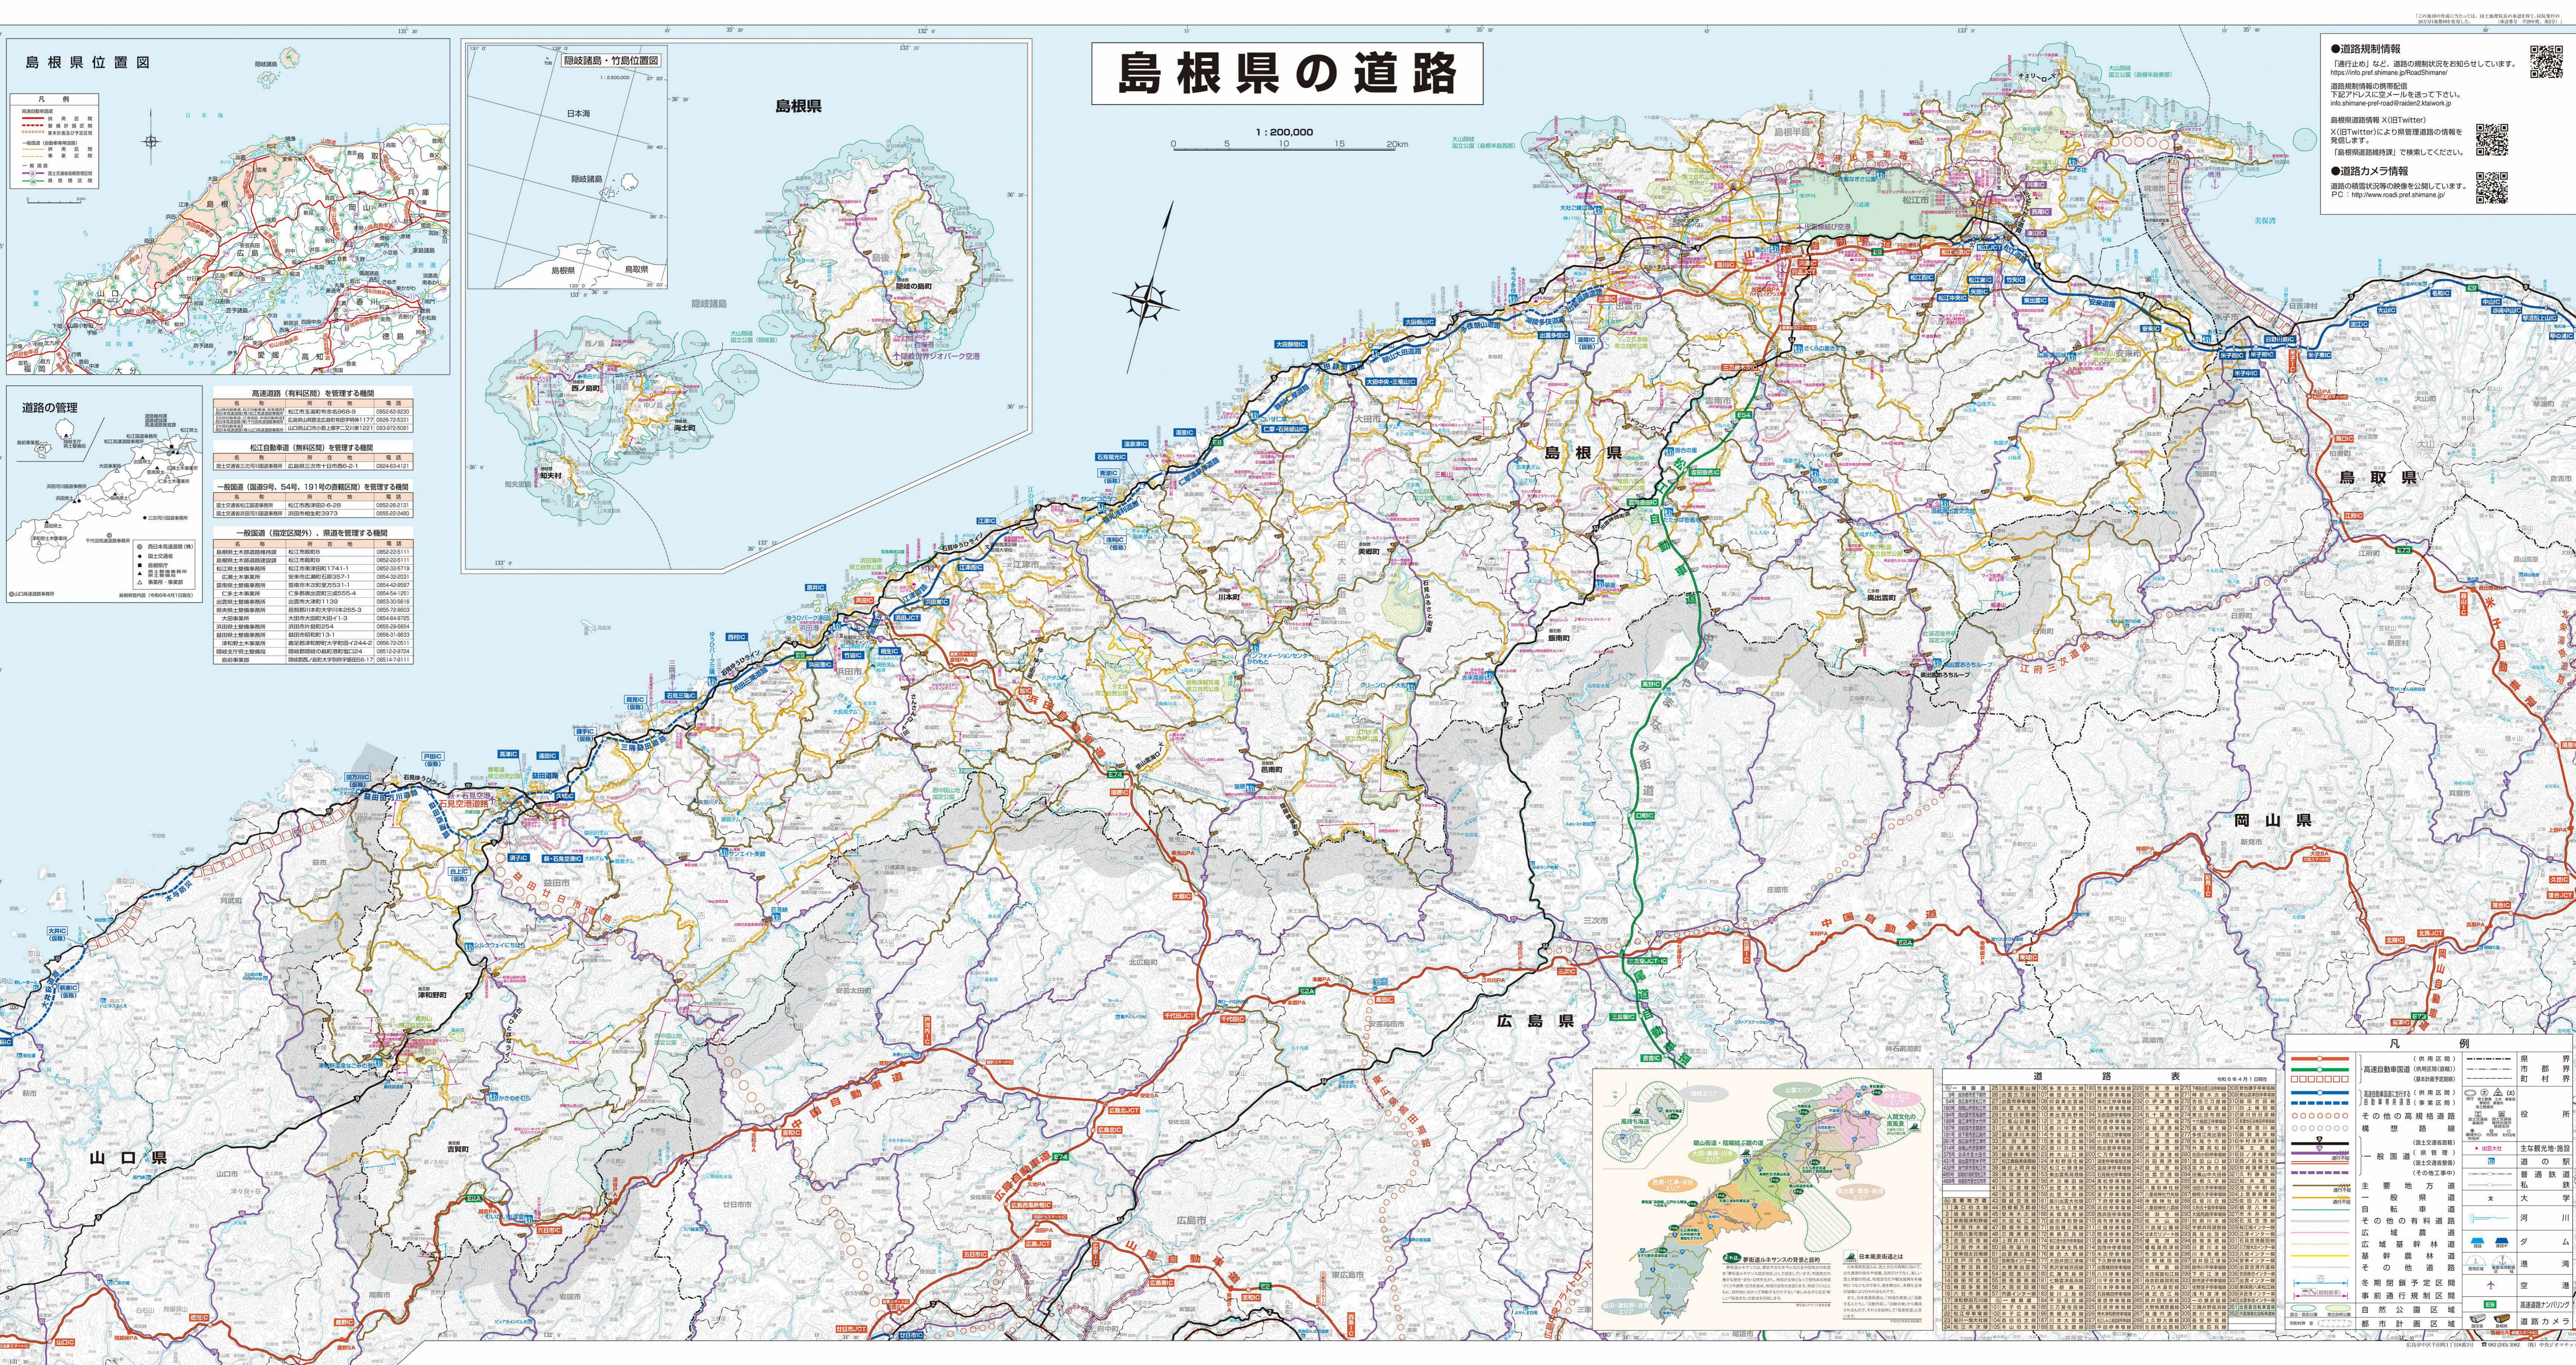

島根県の道路

1:200,000 scale and scale bar (0-20km).

Information box containing QR codes and links for road regulations, camera feeds, and other road-related services.

Legend (凡例) table defining symbols for different road types, administrative boundaries, and other map features.

Table listing specific road names and their corresponding numbers or identifiers.

Inset map and text block providing additional information about road projects and regional development.